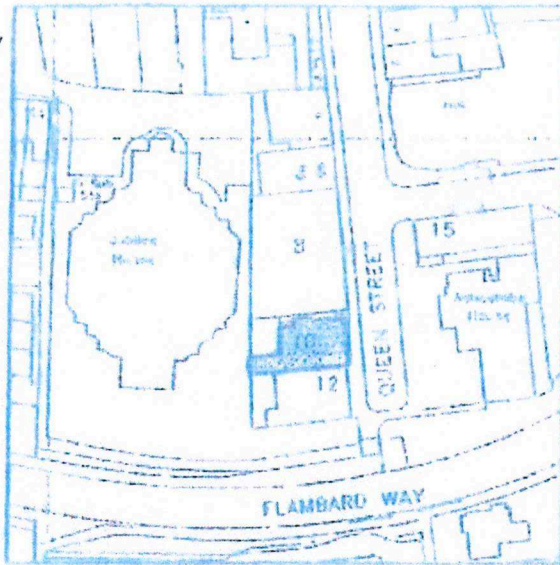

X - Fire extinguisher

Y - Smoke detector

Z - Fire blanket

Location Plan

Scale bar 1 : 1250

Ground Floor Plan

Fire extinguishers
Smoke detectors
Fire blanket
(Storage area)

8

DUNN

PROPERTY TITLE:
Ground Floor Shop
10, Queen Street,
Godalming, Surrey GU71BD

Lease Plan

LP 1170 08