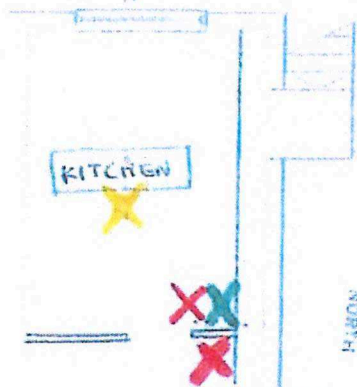

X - Fire extinguisher

Y - Smoke detector

Z - Fire blanket

Location Plan

Scale bar 1 : 1250

Ground Floor Plan

Fire extinguishers
Smoke detectors
Fire blanket
(Storage area)

8

DUNN

PROPERTY TITLE:
Ground Floor Shop
10, Queen Street,
Godalming, Surrey GU71BD

Lease Plan

LP 1170 08