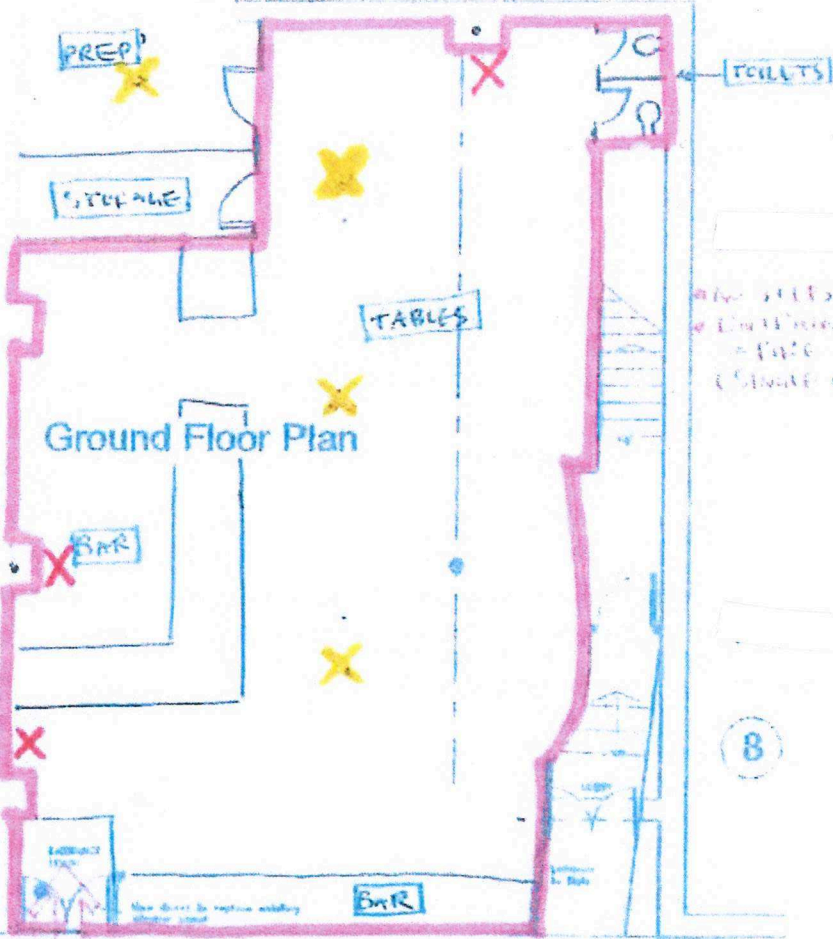

X - Fire extinguisher

Y - Smoke detector

Z - Fire blanket

Location Plan

Scale bar 1 : 1250

Ground Floor Plan

Fire extinguishers
Smoke detectors
Fire blanket
(Storage area)

8

DUNN

PROPERTY TITLE:
Ground Floor Shop
10, Queen Street,
Godalming, Surrey GU71BD

Lease Plan

LP 1170 08